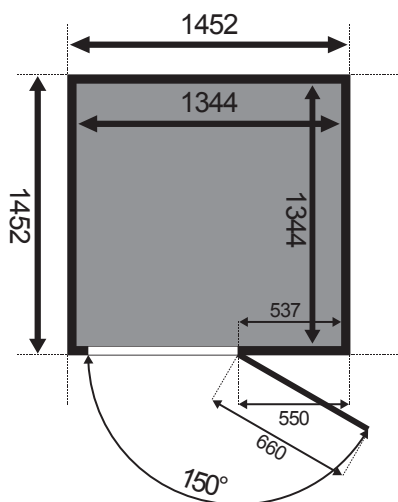

SAUNA HEATER SENTIOTEC OR SAWO