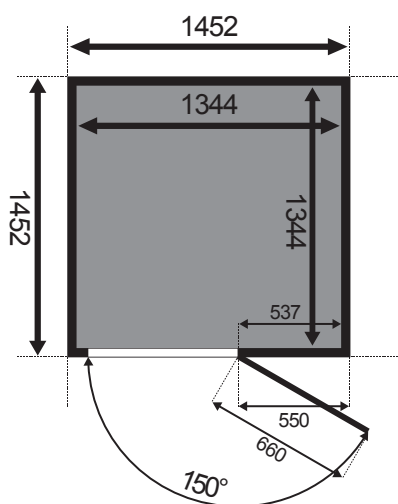

PRODUCED IN CZECH REPUBLIC

TAMPERE RUSKETUS

SPECIFICATIONS

capacity: **2 persons**
sauna wood: **spruce**
bench wood: **alder**
glass: **tempered 8 mm – Gobain**
walls: **solid wood, thickness 38 mm**
sauna door: **can be installed to open left or right**

DIMENSIONS

width: **145 cm**
depth: **145 cm**
height: **193 cm**

PACKAGE CONTENT

wood, screws, glass door, handle, magnet, hinges, seal, hardboard, grid, mounting kit, detailed and clear instructions

RECOMMENDED ACCESSORIES

- electric heater with an output of min. 3.6 kW
- lava stones
- sauna floor grid