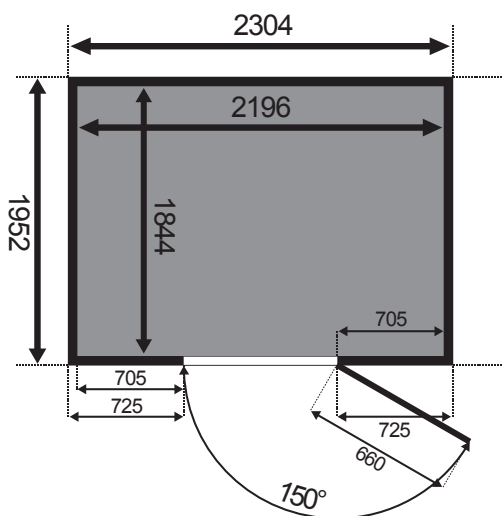

PRODUCED IN CZECH REPUBLIC

VASA RUSKETUS

SPECIFICATIONS

capacity: **4–5 persons**
sauna wood: **spruce**
bench wood: **alder**
glass: **tempered 8 mm – Gobain**
walls: **solid wood, thickness 38 mm**
sauna door: **can be installed to open left or right**

DIMENSIONS

width: **230 cm**
depth: **193 cm**
height: **193 cm**

PACKAGE CONTENT

wood, screws, glass door, handle, magnet, hinges, seal, hardboard, grid, mounting kit, detailed and clear instructions

RECOMMENDED ACCESSORIES

- electric heater with an output of min. 9 kW
- lava stones
- sauna floor grid