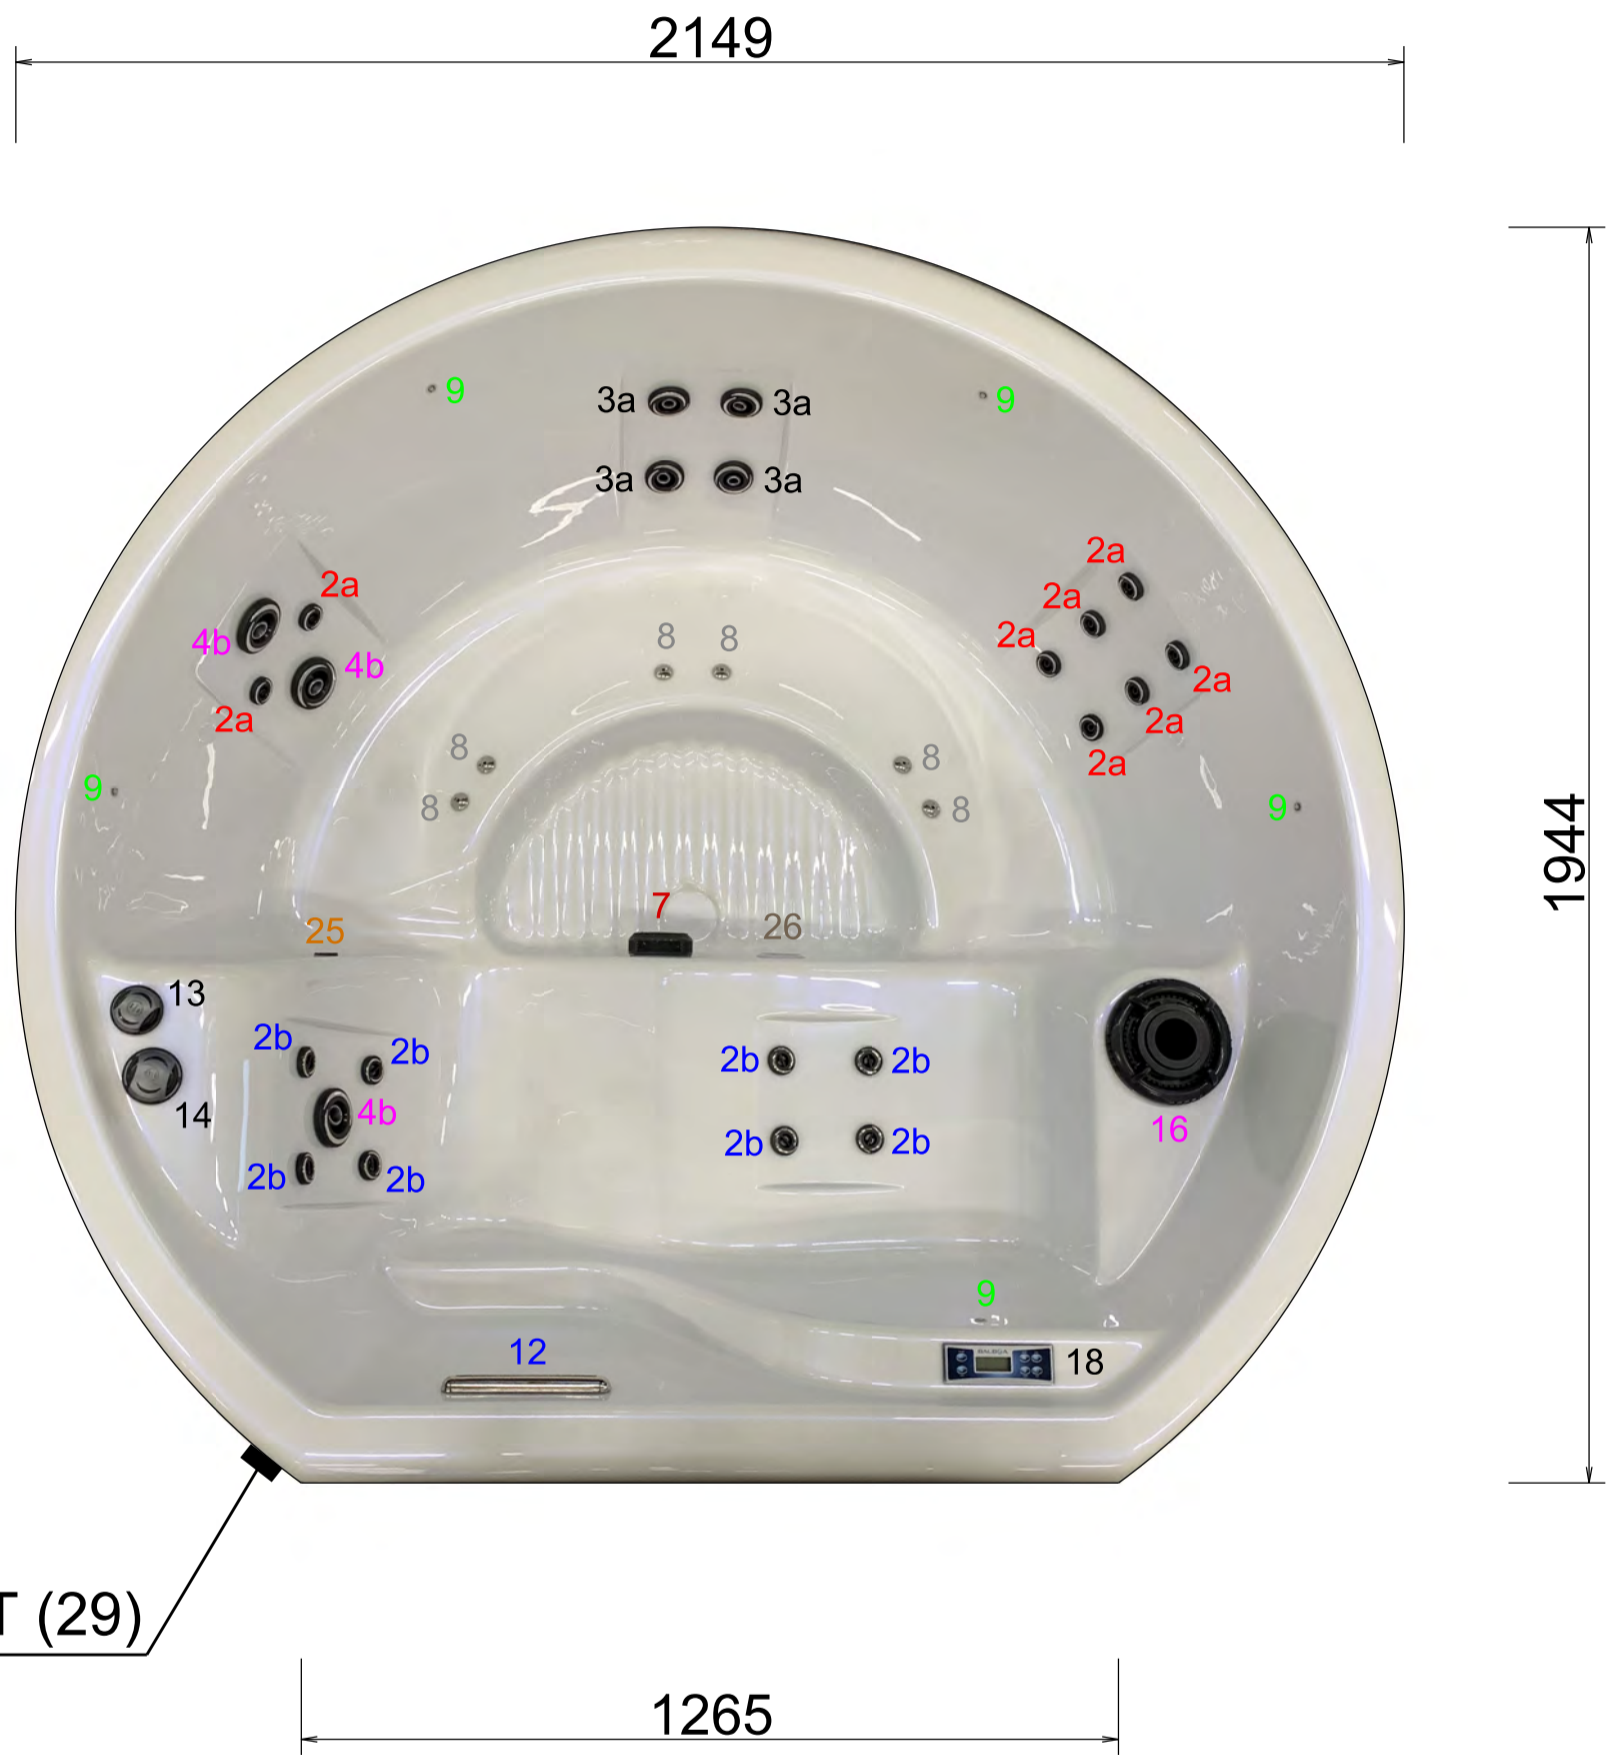

Hight: 780mm

Pump	connected	sum
M1:	18 + waterfall	19
M2:		
M3:		

Water Jets	18
Air Jets	6
Lounge seats	2
Sitting seats	0

HANSCRAFT[®]
european spa producer

1660x2150

rev.01

FEB.
2022

OK WAVE 1

AUTHOR:
ING. JAN. F. VORISEK

DWG No: **1**

Hight: 850mm

Pump	connected	sum
M1:	28 + waterfall	29
M2:		
M3:		

Water Jets	28
Air Jets	6
Lounge seats	2
Sitting seats	3

HANSCRAFT[®]
european spa producer

2160x2160

rev.01

FEB.
2022

OK WAVE 2

AUTHOR:
ING. JAN. F. VORISEK

DWG No: **1**

VYPUST (29)

Hight: 780mm

Pump	connected	sum
M1:	23 + waterfall	24
M2:		
M3:		

Water Jets	23
Air Jets	6
Lounge seats	1
Sitting seats	3

HANSCRAFT[®]
european spa producer

2150x1950

rev.01

FEB.
2022

OK WAVE 3

AUTHOR:
ING. JAN. F. VORISEK

DWG No: **1**